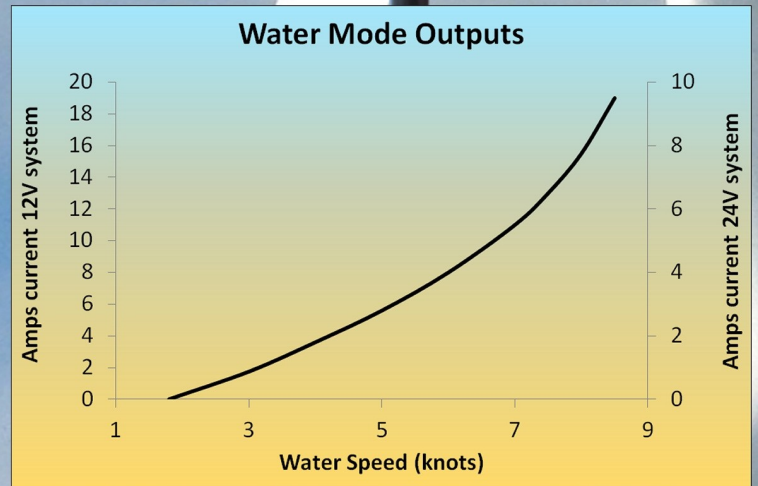

[www.duogen.com](http://www.duogen.com)

UK Patent No. GB2372783

All performance figures are indicative. Actual outputs may vary. E&OE

- \* three tower length versions to suit yachts of all types and sizes
- \* high speed water impeller available for faster yachts and multihulls
- \* low maintenance and a full range of spares available
- \* 12 months warranty