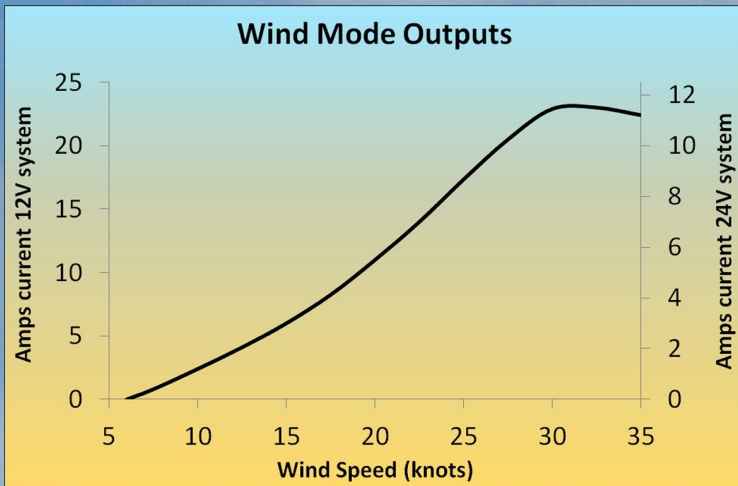

[www.duogen.com](http://www.duogen.com)

UK Patent No. GB2372783

All performance figures are indicative. Actual outputs may vary. E&OE

- \* three tower length versions to suit yachts of all types and sizes
- \* high speed water impeller available for faster yachts and multihulls
- \* low maintenance and a full range of spares available
- \* 12 months warranty